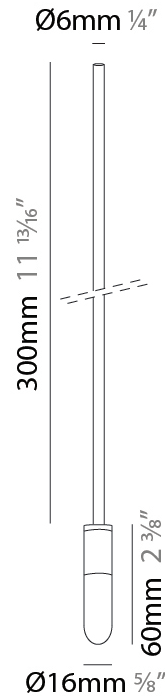

VIENI GIU SUSPENSION

D131584-

base number   Finish
Options

1. To build a product code in our configurator select the specify button on the base model # product page
2. To build a manual product code on this datasheet choose from the options listed below in blue font and add the suffix to the base model #

GENERAL

Series: Vieni Giu
Partner: Knikerboker
Division: Design
Installation: Suspension
Product Type: Pendant
Mounting Location: Ceiling

PHYSICAL

Shape: Cylinder
Diameter (mm): 6
Diameter (in): 1/4
Height (mm): 300
Height (in): 11 13/16
Max. Overall Height (mm): 2000
Max. Overall Height (in): 78 3/4
Fixture Finish: EWH / EBK / MAN / COF / PRD / GLD / SBN / MBN / SLF / GLF / CLF / BRL
Fixture Material: Aluminum
Cable Details: 1700mm / 66 15/16" Cable

ELECTRICAL

Lamp Type: LED
Input Wattage (W): 1.5
Dimming: Non-Dimmable
Driver Included: Yes
Driver Location: Integrated
Driver Type: Constant Voltage - Universal
Driver Class: Class 2
Input Voltage (V): 120 - 277
Output Voltage (V): 12

LED

Color Temperature (°K): 3000
Max. Delivered Lumen (lm): 220
CRI: >85 CRI
Lamp Life (hrs): 50000

OPTICAL

RATINGS AND CERTIFICATIONS

Certified By: Certified for North American Standards
IP rating: IP20